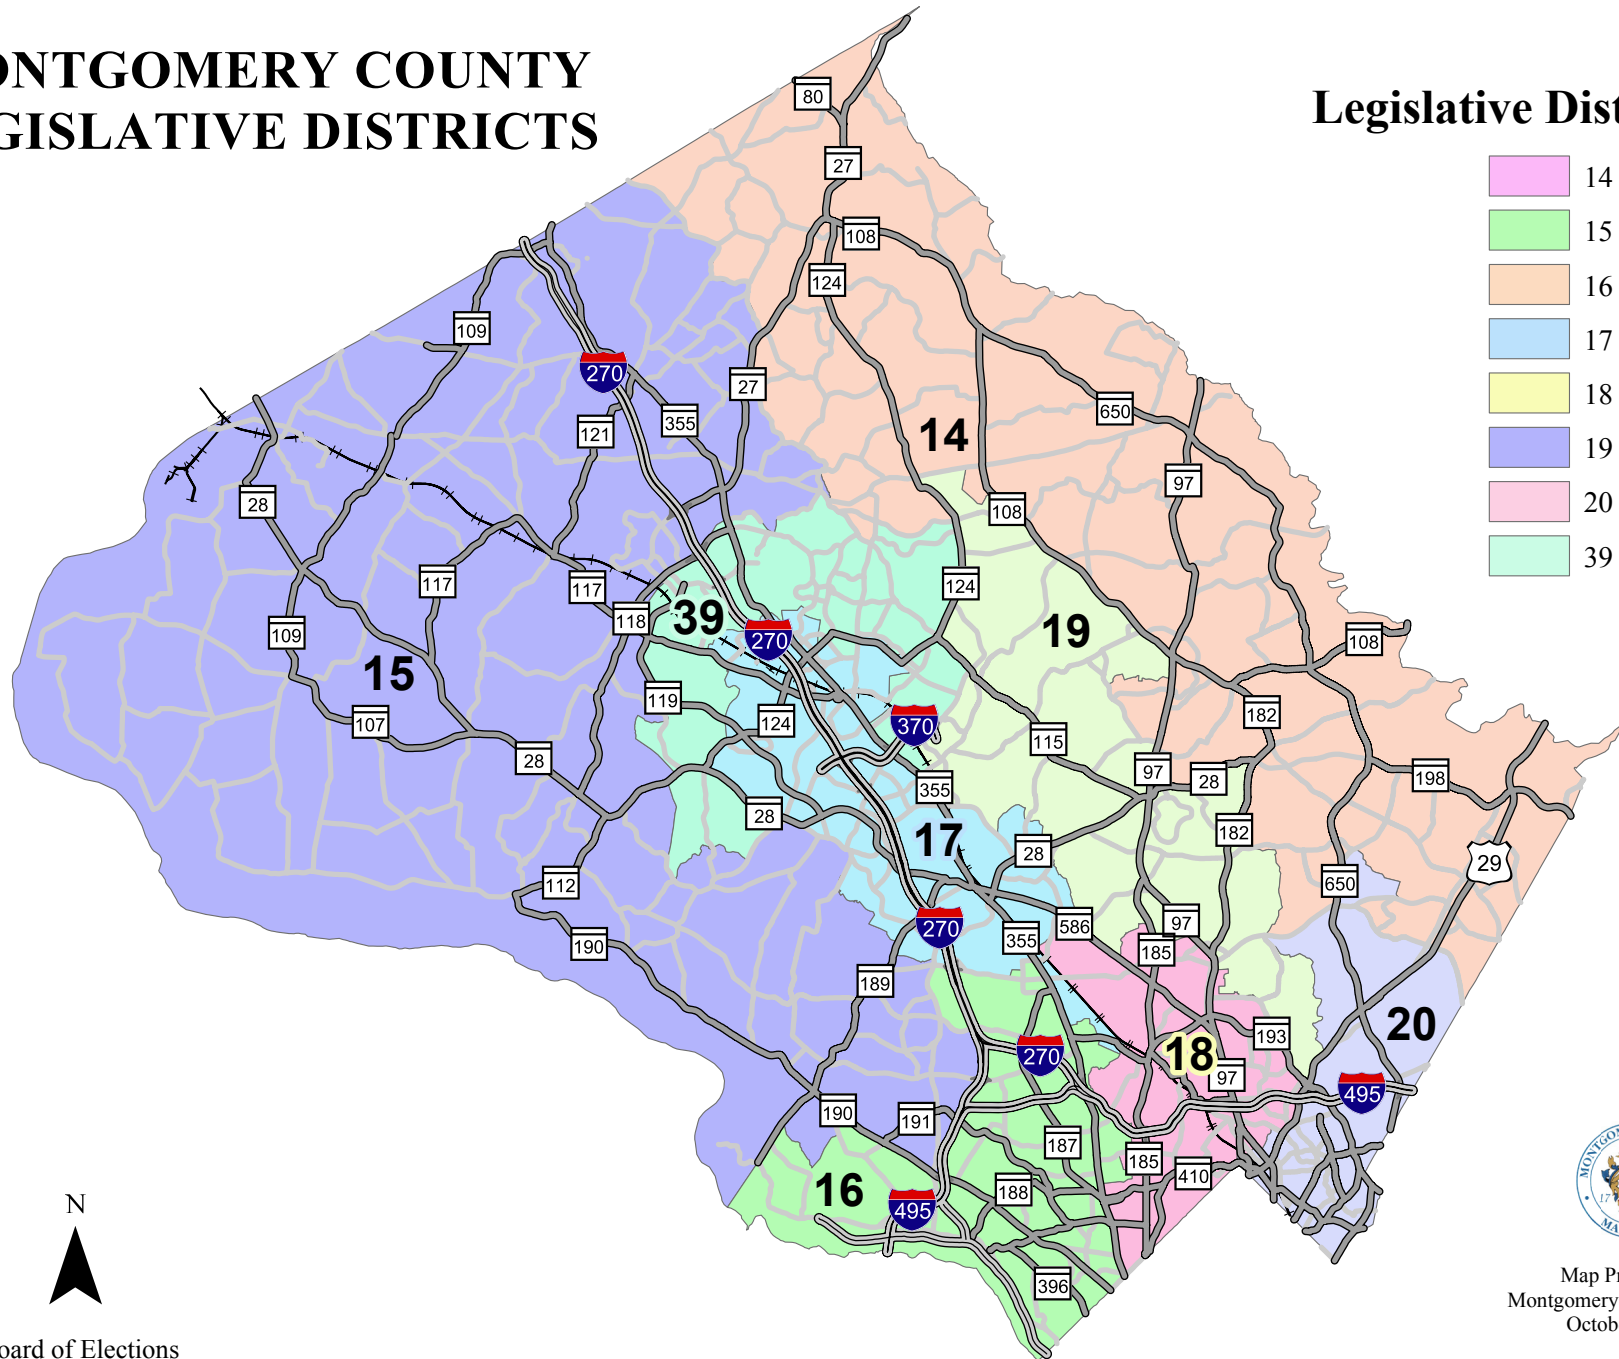

MONTGOMERY COUNTY LEGISLATIVE DISTRICTS

Legislative Districts

- 14
- 15
- 16
- 17
- 18
- 19
- 20
- 39

Board of Elections
Montgomery County, Maryland

Map Produced By:
Montgomery County DTS-GIS
October 11, 2005